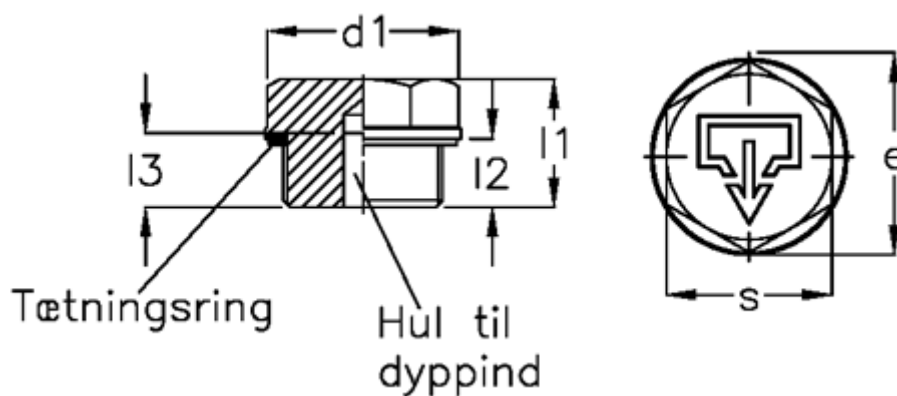

Article number: 20247523

Description: E+G
Threaded plug GN 742-40-G1-AS-1

Measures

d1 = 40
d2 = G1
d4 = M5
e = 37.0
l1 = 19.5
l2 = 11.0
s = 32